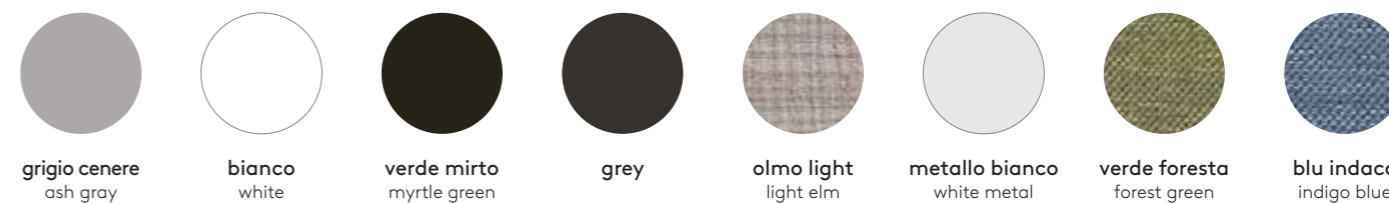

04 OPEN COLLECTION

- A - Armadio CODE colorato con ponte / Colored CODE cabinet with bridge
- B - Testata MOOD, giroletto SWEET RING con piedini conici
  MOOD headboard, SWEET RING bed frame with conical feet
- C - Comodino WHEEL / WHEEL bedside table
- D - Scrittoio KANT 175 con cassetiera WHEEL / KANT 175 writing desk with WHEEL
  chest of drawers
- E - Appendiabiti SHANGHAI / Coat hanger SHANGHAI
- F - Pouf SWEET / SWEET pouf