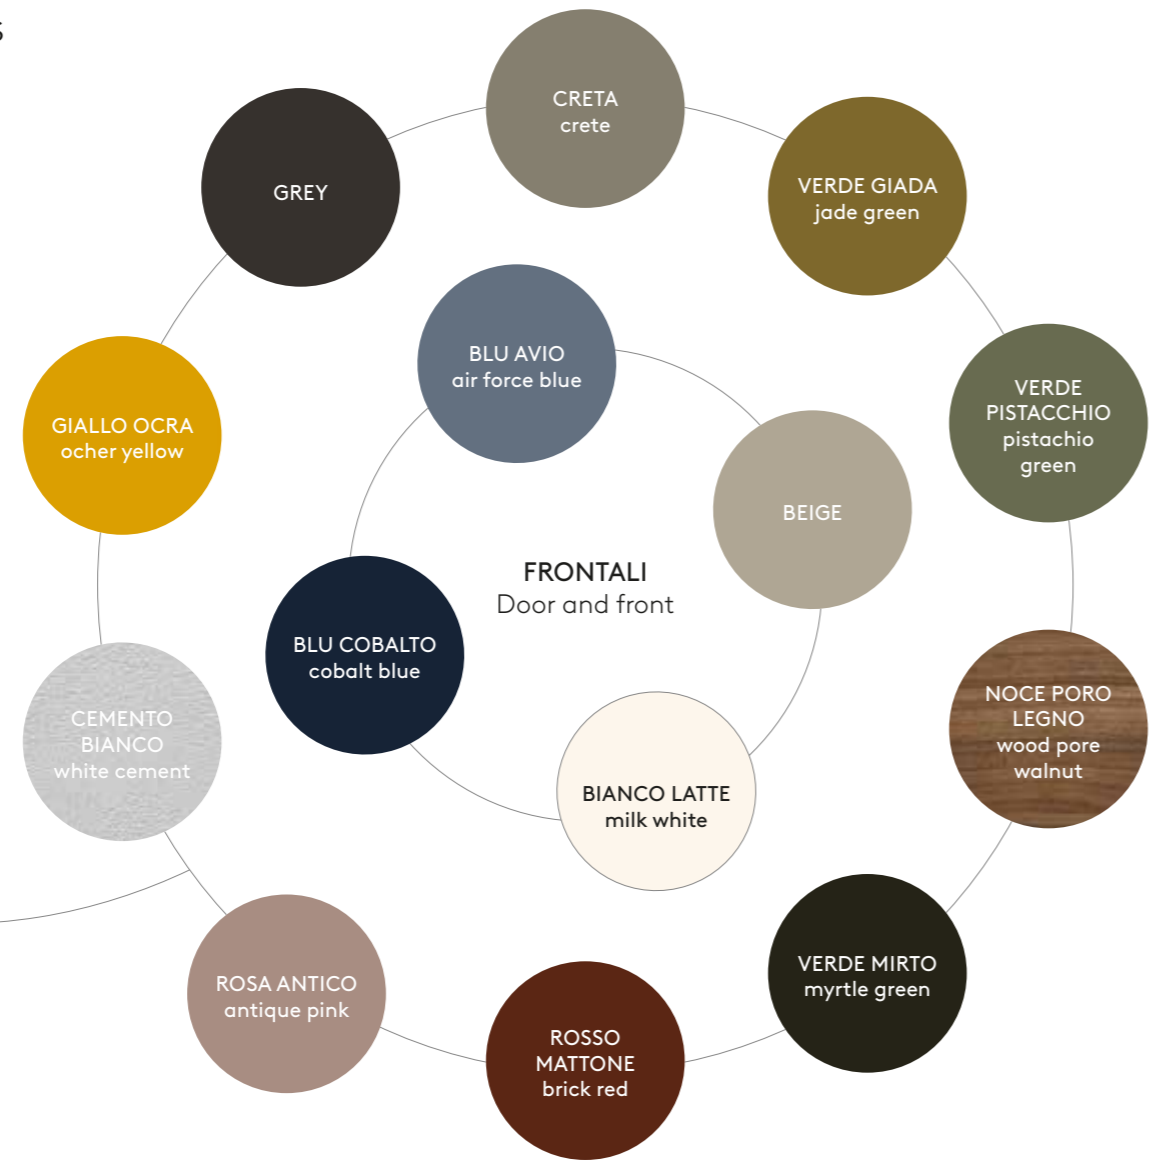

Scrivtoio pensile CASTLE
Hanging desk CASTLE

SWEET

TAVOLINO MAX
Writing desk-table MAX

ROCK con gamba EASY /
ROCK with EASY leg

TREE 130

Finiture / Finishes

OPEN COLLECTION