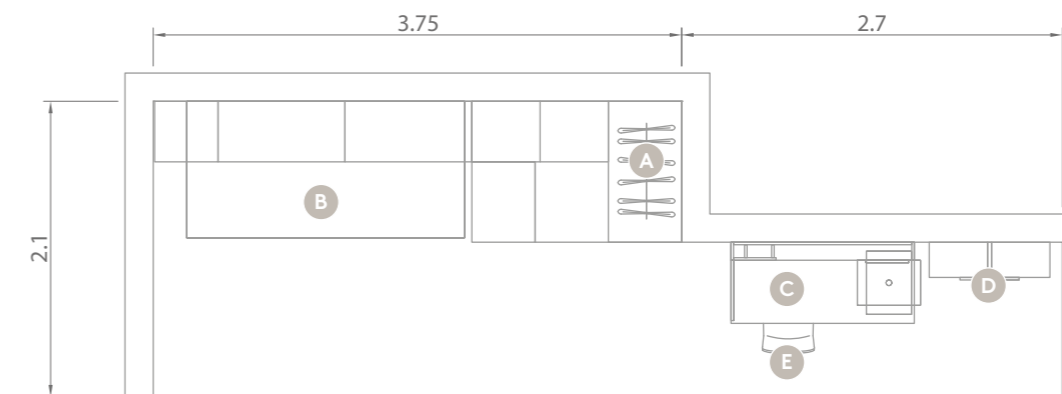

- grigio cenere
  ash gray
- grey
- olmo light
  light elm
- metallo lavagna
  blackboard metal
- corda
  rope

15

OPEN COLLECTION

- A - Cabina armadio FLAB da 146x100 / FLAB walk-in closet 146x100
- B - Letto a contenitore imbottito SOFT / SOFT upholstered storage bed
- C - Scrivania KANT 130 / KANT 130 writing desk
- D - Libreria sospesa KANT 1 / KANT 1 hanging bookshelf
- E - Sedia DENNY / DENNY chair