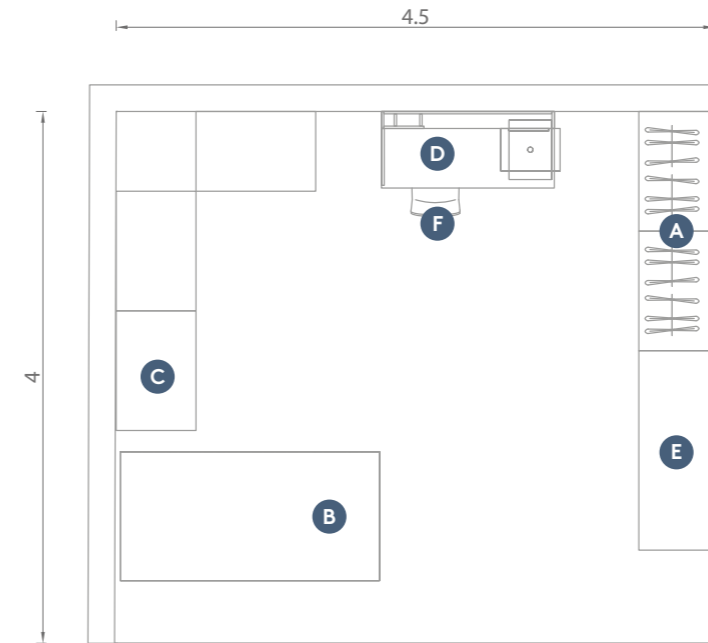

Easy 130 desk with pistachio green metal leg, Denny white chair, KANT1 hanging bookshelf.

Letto BAT, comodino-cassettiera ad angolo OPEN, scrittoio EASY 130 con gambe metallo bianco e top olmo light e grigio cenere. Sedia VALLY bianca, pensile sospeso KANT 2.

BAT bed, OPEN corner bedside table-chest of drawers, EASY 130 writing desk with legs white metal, light elm and ash gray top. VALLY white chair, suspended wall unit KANT 2.

11

OPEN COLLECTION

- A - Armadio scorrevole PLAN BASIC / SLIDING wardrobe PLAN BASIC
- B - Letto BAT / BAT bed
- C - Comodino-cassettiera ad angolo OPEN / OPEN corner bedside table-chest of drawers
- D - Scrittoio EASY 130 e pensile sospeso KANT 2 / EASY 130 desk and suspended wall unit KANT 2
- E - Cassettiera / Chest of drawers
- F - Sedia VALLY / VALLY white chair