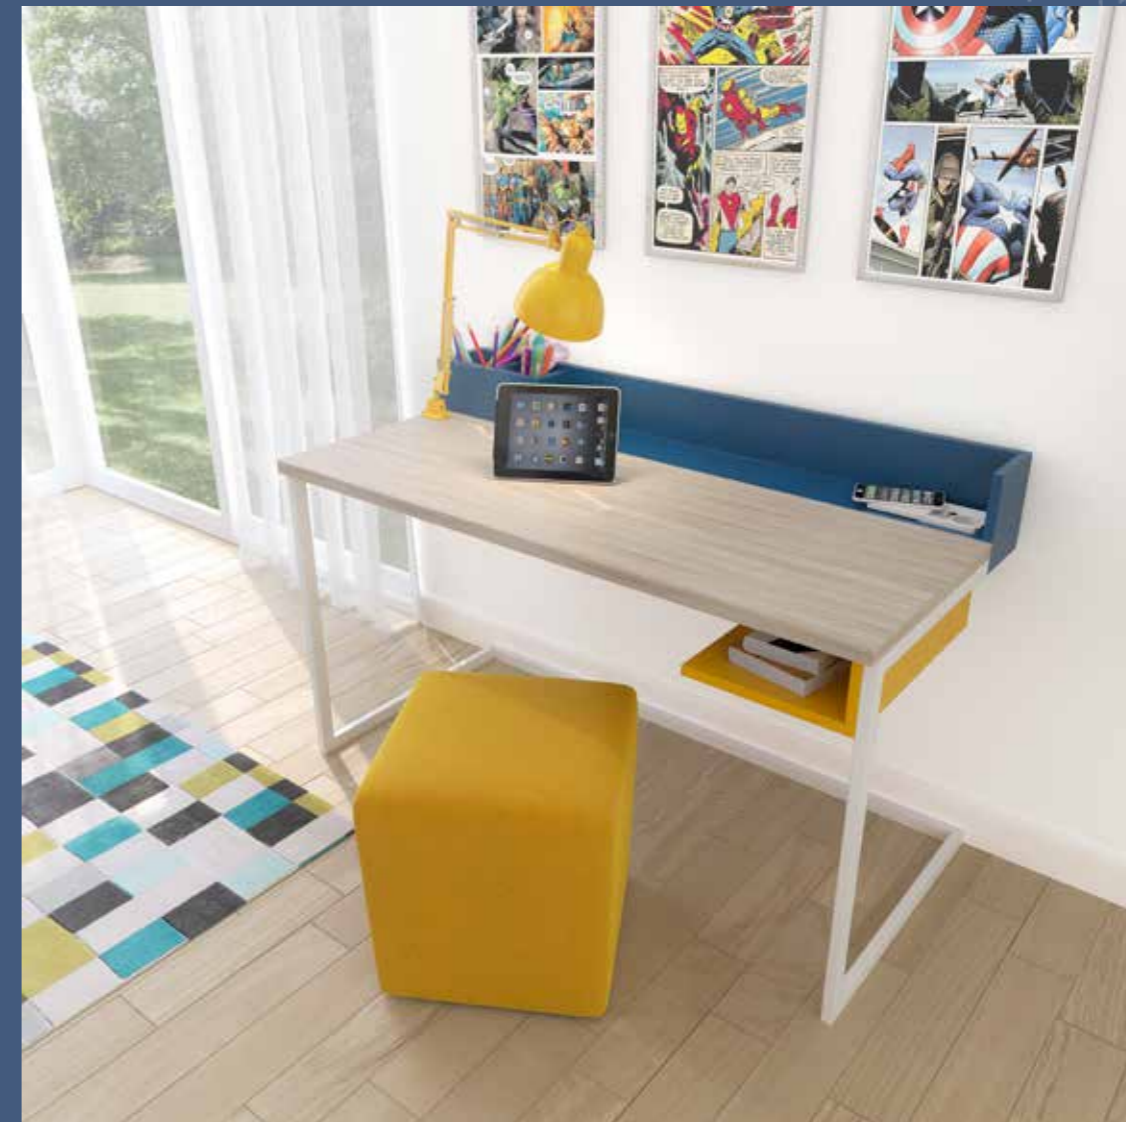

Scrivania KANT 130 con gamba in metallo bianco e
Pouf SWEET in tessuto giallo senape.

KANT 130 writing desk with white metal leg and
SWEET POUF in mustard yellow fabric.