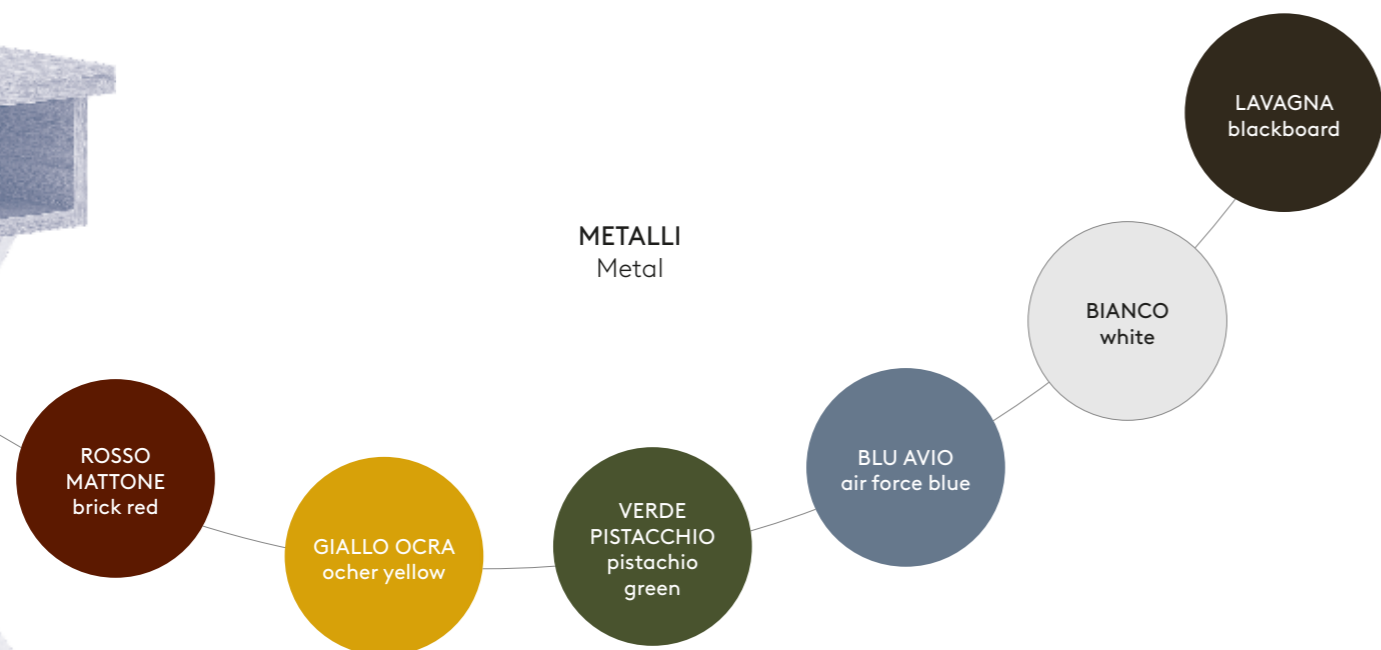

Scrivtoio pensile CASTLE
Hanging desk CASTLE

SWEET

TAVOLINO MAX
Writing desk-table MAX

ROCK con gamba EASY /
ROCK with EASY leg

TREE 130

Finiture / Finishes

OPEN COLLECTION