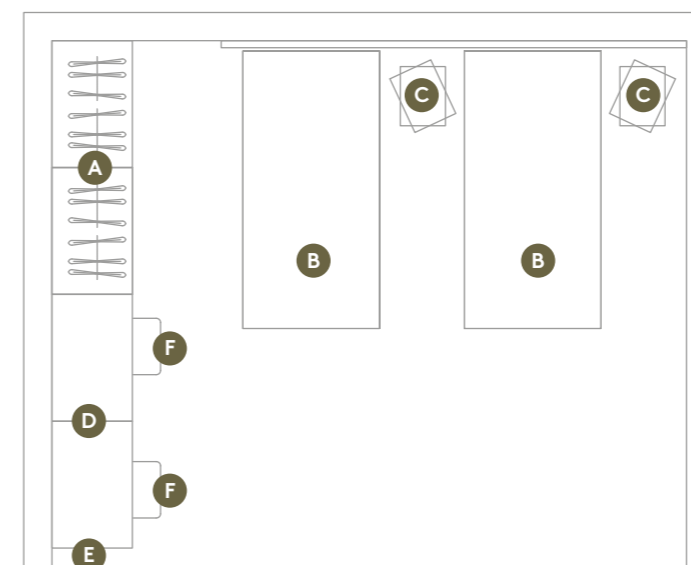

Comodino WHEEL.
WHEEL bedside table.

Particolare armadio CODE
colorato con ponte.

Comp. 04

Detail of colored CODE door on
bridge wardrobe

Particolare scrittoio KANT 175
con cassetiera WHEEL.
KANT 175 desk detail
with WHEEL chest of drawers.