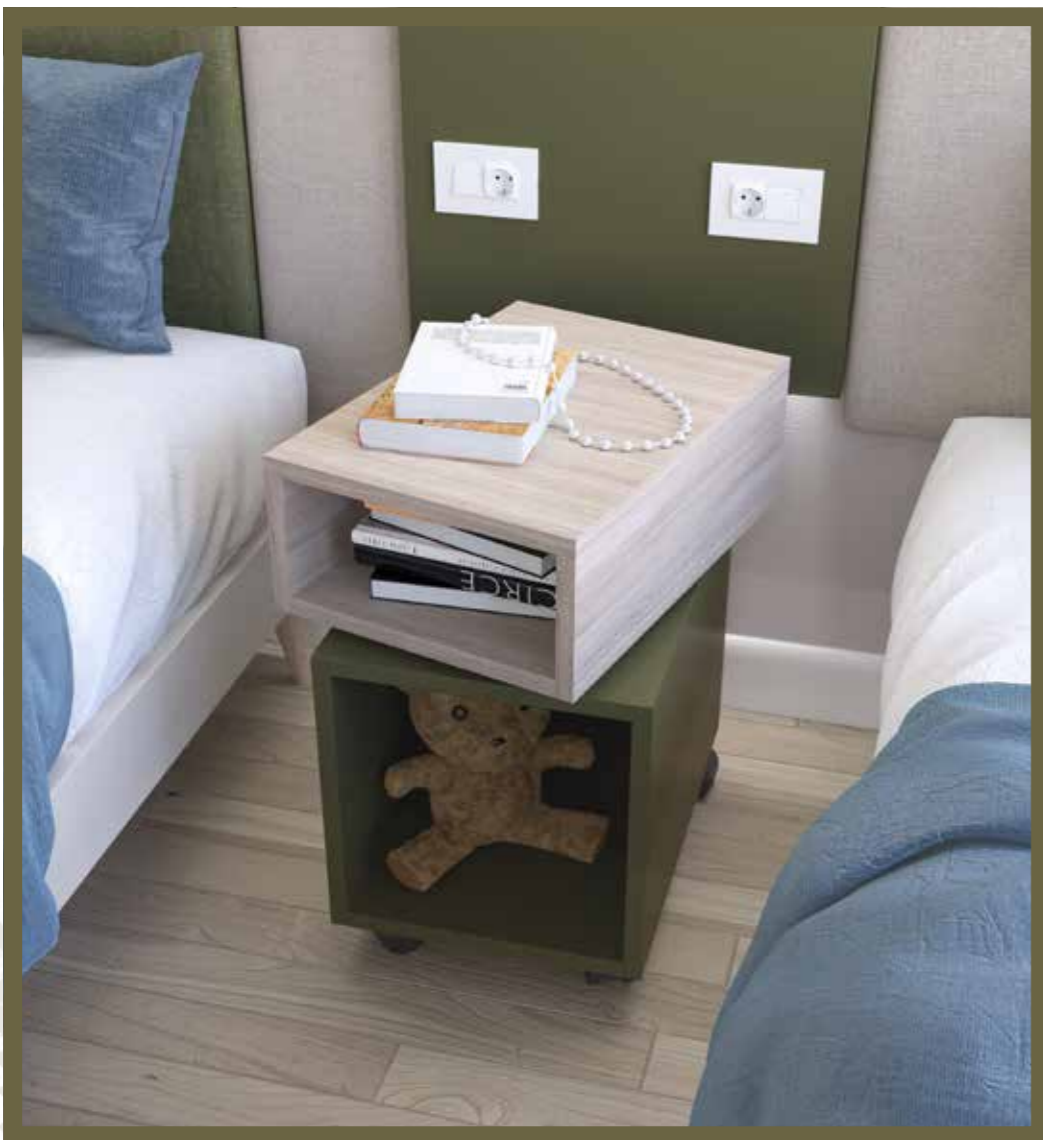

Comodino WHEEL.
WHEEL bedside table.