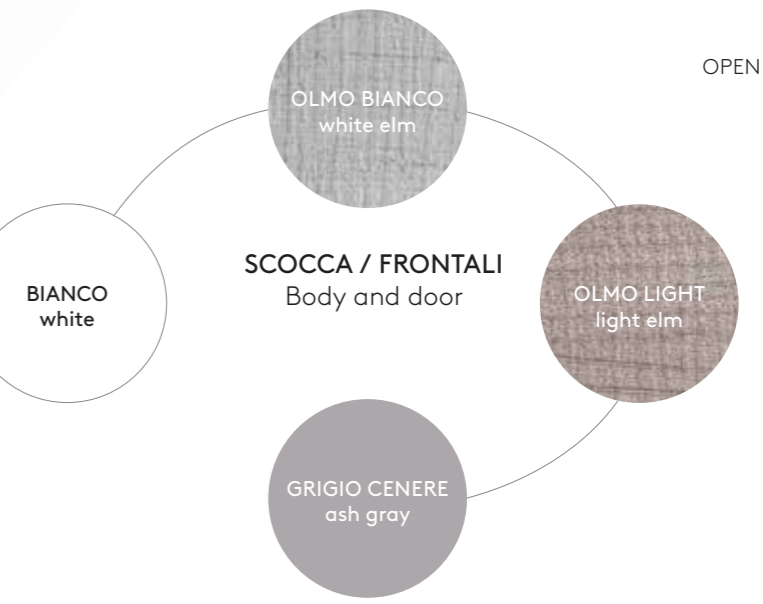

Scrivtoio pensile CASTLE
Hanging desk CASTLE

SWEET

TAVOLINO MAX
Writing desk-table MAX

ROCK con gamba EASY /
ROCK with EASY leg

TREE 130

Finiture / Finishes

OPEN COLLECTION