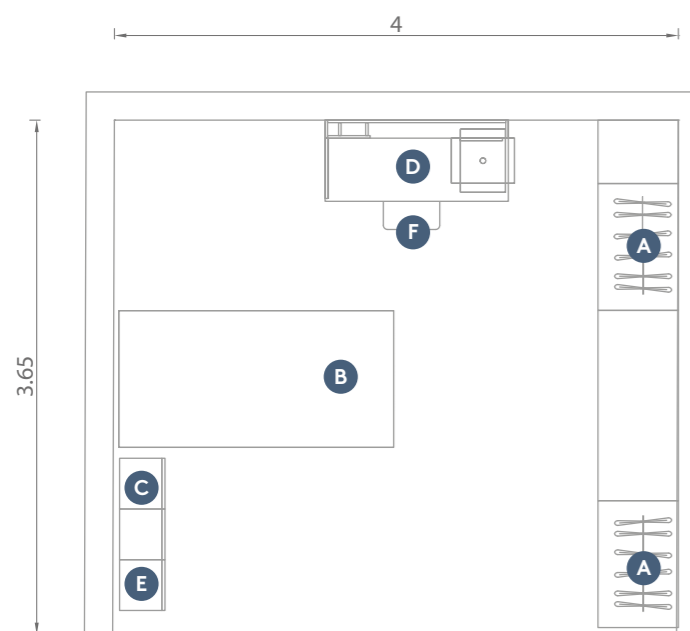

05

OPEN COLLECTION

- A - Armadio OPEN con vano CAVE per TV / OPEN wardrobe with TV compartment mode CAVE
- B - Letto SUN / SUN bed
- C - Pensile SWEET da 40x40 / SWEET wall unit 40x40
- D - Scrivania SWEET con carter da 120 / SWEET writing desk with 120 metallic carter
- E - Pensili SWEET da 40x40 e 80x40 / SWEET wall units 40x40 and 80x40
- F - POUF SWEET / SWEETpouf

Armadio Open con vano CAVE per TV, scocca olmo light e frontali bianco latte, schiena giallo ocra con appendiabiti SHANGHAI sul fianco. Letto SUN giallo ocra, blu cobalto, scrittoio SWEET con carter da 120 in metallo giallo ocra, POUF SWEET in tessuto blu indaco .

OPEN wardrobe with TV compartment mode CAVE, light elm structure and milky white fronts, back in ochre yellow with SHANGHAI hanger on the side. SUN bed in ochre yellow and cobalt blue, SWEET writing desk with 120 ochre yellow metal casing, SWEETpouf in blue fabric.