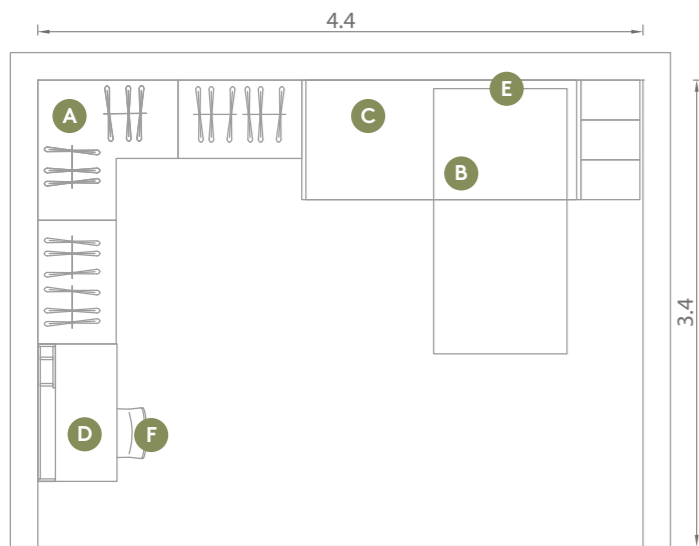

21

OPEN COLLECTION

A - Armadio OPEN con angolo e cassetiera / OPEN wardrobe with corner and chest of drawers

B - Letto a ponte e Letto SWEET BASIC / Bridge bed and SWEET BASIC bed

C - Comodino FLAB OPEN / FLAB OPEN bedside table

D - Scrivania TREE 130 / TREE 130 writing desk

E - Libreria sospesa KANT 1 / KANT 1 hanging bookshelf

F - Sedia MARTY / MARTY chair